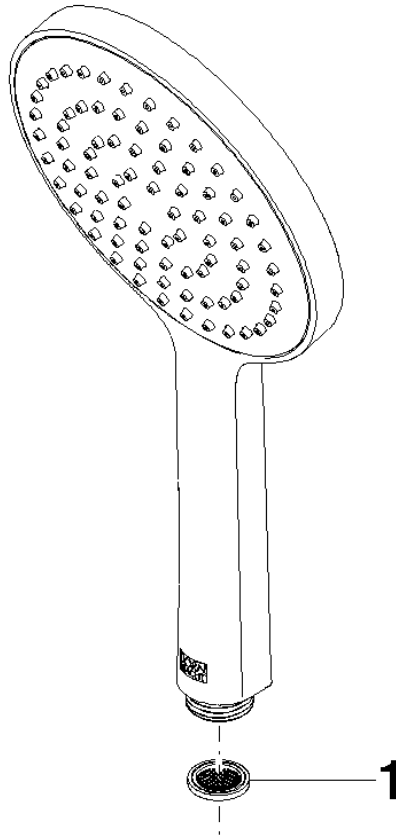

Concealed single-lever mixer with integrated shower connection with shower set - Chrome

IMO

ST 050 205 9979

- metal shower hose 1750mm with integrated anti-twist protection
 - slide bar
 - Pipe diameter 18 mm
 - Hand shower: COMPACT RAIN, max. flow rate 15 l/min (at 3 bar)
 - spray head Ø 130 mm
- Intrinsic protection against back flow.**

ST 050 205 9979

Concealed single-lever mixer with integrated shower connection with shower set - Chrome

IMO

ST 050 205 9979

- metal shower hose 1750mm with integrated anti-twist protection
- slide bar
- Pipe diameter 18 mm

Concealed single-lever mixer with integrated shower connection with shower set - Chrome

IMO

ST 050 205 9979

Concealed single-lever mixer with integrated shower connection with shower set - Chrome

ST 050 205 0070
mm [inches]

Flow rate chart

Certificates

DVGW_DW-
6517DN0129.

LGA_29983.

WRAS_2009011.

ST 050 205 9979

Spare parts list

No.	Item Number	Name	Quantity used	Delivery time
1	09 23 01 039 90	sieve	1	2