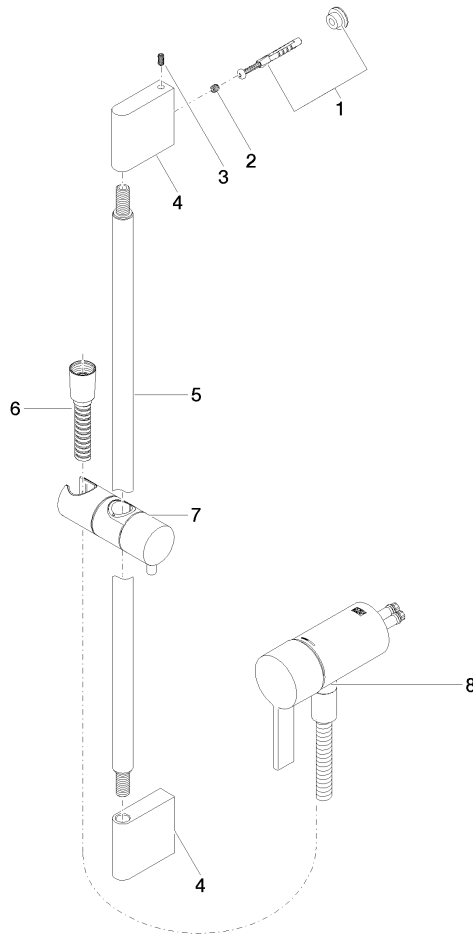

Concealed single-lever mixer with integrated shower connection with shower set - Chrome

IMO

ST 050 205 9979

- metal shower hose 1750mm with integrated anti-twist protection
 - slide bar
 - Pipe diameter 18 mm
 - Hand shower: COMPACT RAIN, max. flow rate 15 l/min (at 3 bar)
 - spray head Ø 130 mm
- Intrinsic protection against back flow.**

ST 050 205 9979

Concealed single-lever mixer with integrated shower connection with shower set - Chrome

IMO

ST 050 205 9979

- metal shower hose 1750mm with integrated anti-twist protection
- slide bar
- Pipe diameter 18 mm

IMO

ST 050 205 0070
mm [inches]

Certificates

Belgaqua_21-025- WRAS_2011027. LGA_29928.
27_1.

ST 050 205 9979

Spare parts list

No.	Item Number	Name	Quantity used	Delivery time
1	05 17 20 726 02 90	fixing set	1	2
2	09 31 11 049 90	pin	2	2
3	04 31 11 113 00 90	pin	2	2
4	08 17 97 054-00	holder	2	10
5	90 28 22 597 00-00	holder	1	10
6	28 322 970-00	Metal shower hose 1/2" x 3/8" x 1750 mm - Chrome	1	2
7	12 580 970-00	Slide unit - Chrome	1	10
9	36 050 970-00	Concealed single-lever mixer with integrated shower connection - Chrome	1	10

Concealed single-lever mixer with integrated shower connection with shower set - Chrome

IMO

ST 050 205 9979

- COMPACT RAIN, max. flow rate 15 l/min (at 3 bar)
- with anti-scale system
- spray head Ø 130 mm
- 1/2" connection