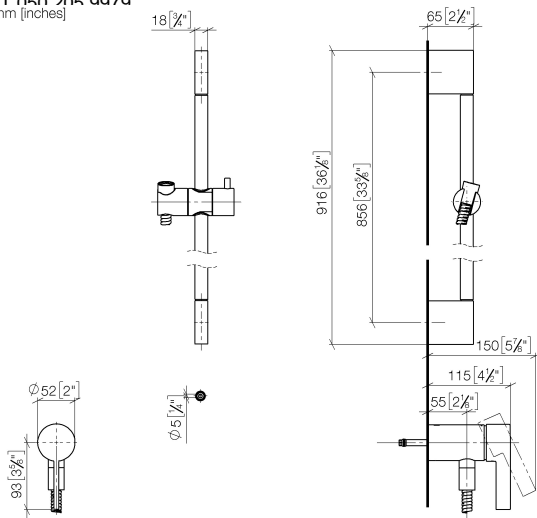

Concealed single-lever mixer with integrated shower connection with shower set - Chrome

IMO

ST 050 205 9979

- metal shower hose 1750mm with integrated anti-twist protection
 - slide bar
 - Pipe diameter 18 mm
 - Hand shower: COMPACT RAIN, max. flow rate 15 l/min (at 3 bar)
 - spray head Ø 130 mm
- Intrinsic protection against back flow.**

ST 050 205 9979

Concealed single-lever mixer with integrated shower connection with shower set - Chrome

IMO

ST 050 205 9979

- metal shower hose 1750mm with integrated anti-twist protection
- slide bar
- Pipe diameter 18 mm

IMO

ST 050 205 0070
mm [inches]

Certificates

Belgaqua_21-025- WRAS_2011027. LGA_29928.
27_1.

ST 050 205 9979

Spare parts list

No.	Item Number	Name	Quantity used	Delivery time
1	05 17 20 726 02 90	fixing set	1	2
2	09 31 11 049 90	pin	2	2
3	04 31 11 113 00 90	pin	2	2
4	08 17 97 054-00	holder	2	10
5	90 28 22 597 00-00	holder	1	10
6	28 322 970-00	Metal shower hose 1/2" x 3/8" x 1750 mm - Chrome	1	2
7	12 580 970-00	Slide unit - Chrome	1	10
9	36 050 970-00	Concealed single-lever mixer with integrated shower connection - Chrome	1	10

Concealed single-lever mixer with integrated shower connection with shower set - Chrome

IMO

ST 050 205 9979

- COMPACT RAIN, max. flow rate 15 l/min (at 3 bar)
- with anti-scale system
- spray head Ø 130 mm
- 1/2" connection